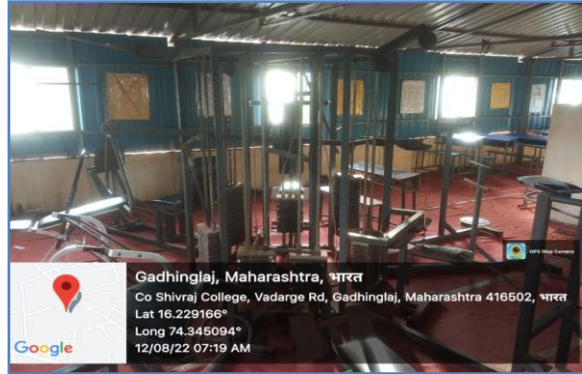

24 x 7 Security Guard at College Entry Gate

PRINCIPAL
Shivraj College of Arts, Commerce &
D. S. Kadam Science College,
GADHINGLAJ (Dist. Kolhapur)

**Shivraj College of Arts, Commerce & D. S. Kadam Science College,
Gadhinglaj.**

C.C.T.V. servillance (48 Cameras)

PRINCIPAL
Shivraj College of Arts, Commerce &
D.S. Kadam Science College,
GADHINGLAJ (Dist. Kolhapur)

**Shivraj College of Arts, Commerce & D. S. Kadam Science College,
Gadhinglaj.**
Ladies Gym