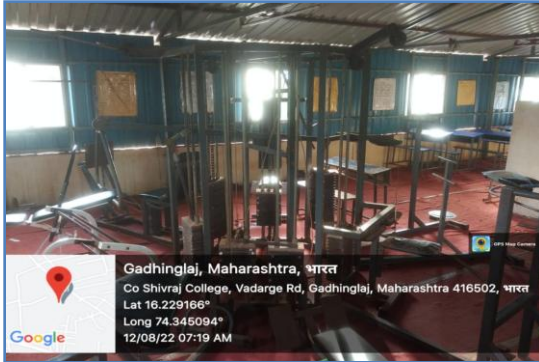

Karmveer Vitthal Ramji Shinde Shikshan Sanstha's
SHIVRAJ COLLEGE OF ARTS, COMMERCE AND D. S. KADAM SCIENCE COLLEGE,
GADHINGLAJ
DIST. KOLHAPUR (MAHARASHTRA) 4165002

Ladies Gym

Reading Room

PRINCIPAL
Shivraj College of Arts, Commerce &
D.S. Kadam Science College,
GADHINGLAJ (Dist. Kolhapur)